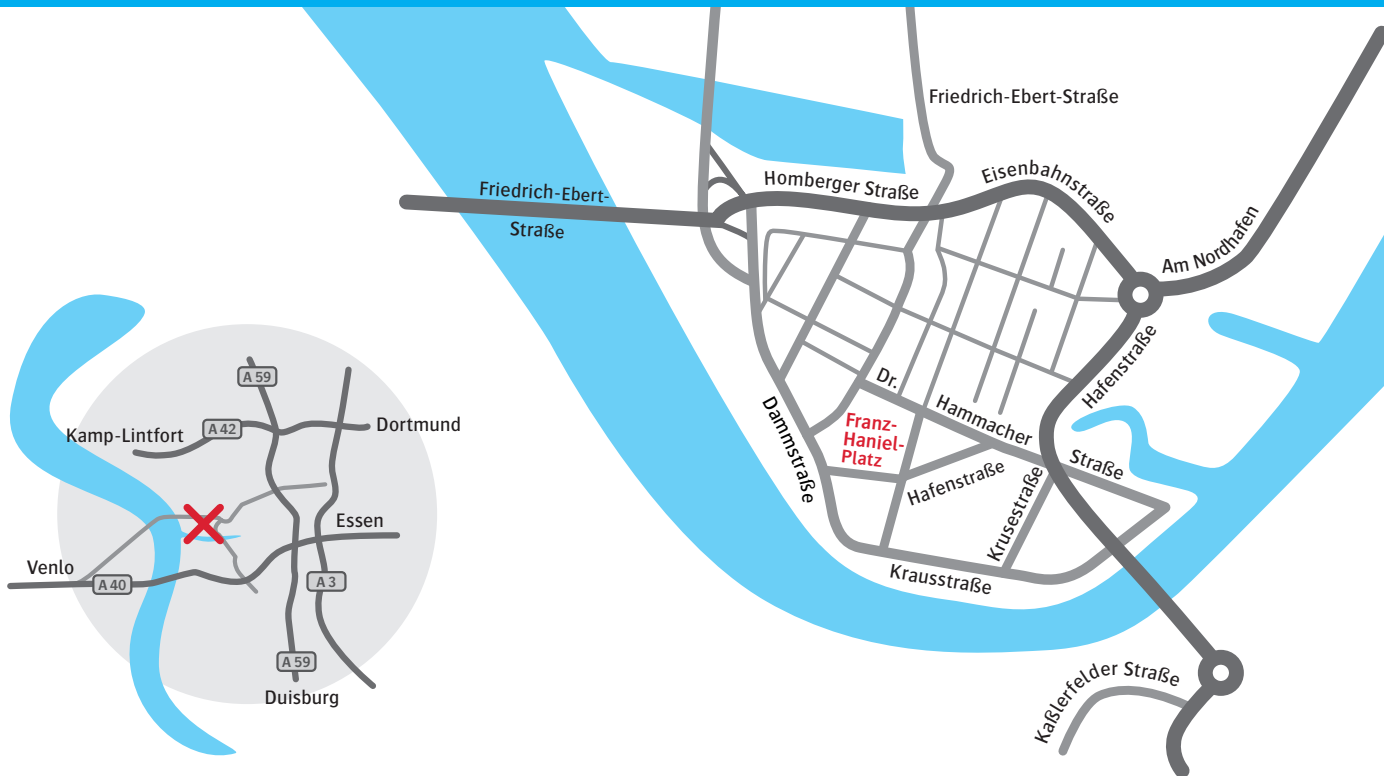

CWS-boco International GmbH | Franz-Haniel-Platz 6-8 | 47119 Duisburg
Telefon: + 49 (0) 203-806-0 | Fax.: + 49 (0) 203-806-8518

By Train:

- > Travel to main station (Hauptbahnhof) Duisburg
- > Take U / Tram line 901 towards (Ober)marxloh
- > Get off at ‚Tausendfensterhaus‘ stop
- > Follow signs for Haniel

By car coming from Düsseldorf airport:

- > Take A 44 / A 52 towards Essen
- > Change at Breitscheid junction(Kreuz) on to A3 towards Oberhausen
- > Change at Kaiserberg junction on to A40 towards Duisburg / Venlo

By car via A40 motorway:

- > Take exit no. 12: Duisburg-Häfen / Ruhrort
- > Drive towards Ruhrort until you reach a roundabout and then follow signs for Haniel

By plane:

- > Travel to Düsseldorf airport

By car Via A42 motorway:

- > Drive the A 42 until junction Duisburg-Nord
- > Change on to A 59 towards Duisburg
- > Take Duisburg-Ruhrort / Obermeiderich (Herzzentrum) exit
- > Drive towards Ruhrort until you reach a roundabout
- > Take a right towards Homberg and follow signs for Haniel

By car Coming from Moers / Duisburg-Homberg (B60):

- > Drive to the end of the B60
- > Turn right in to Rheindeichstrasse
- > After crossing the Rhine, turn right in to Dammstrasse and follow signs to Haniel